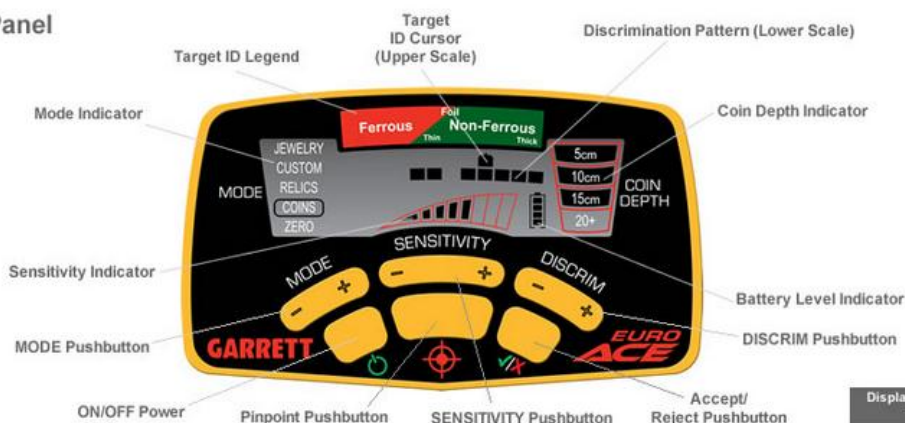

Begin Learning Online TODAY!

The world's most popular family of metal detectors has a new big brother...

Control Panel

Display shows a non-ferrous target at 15cm